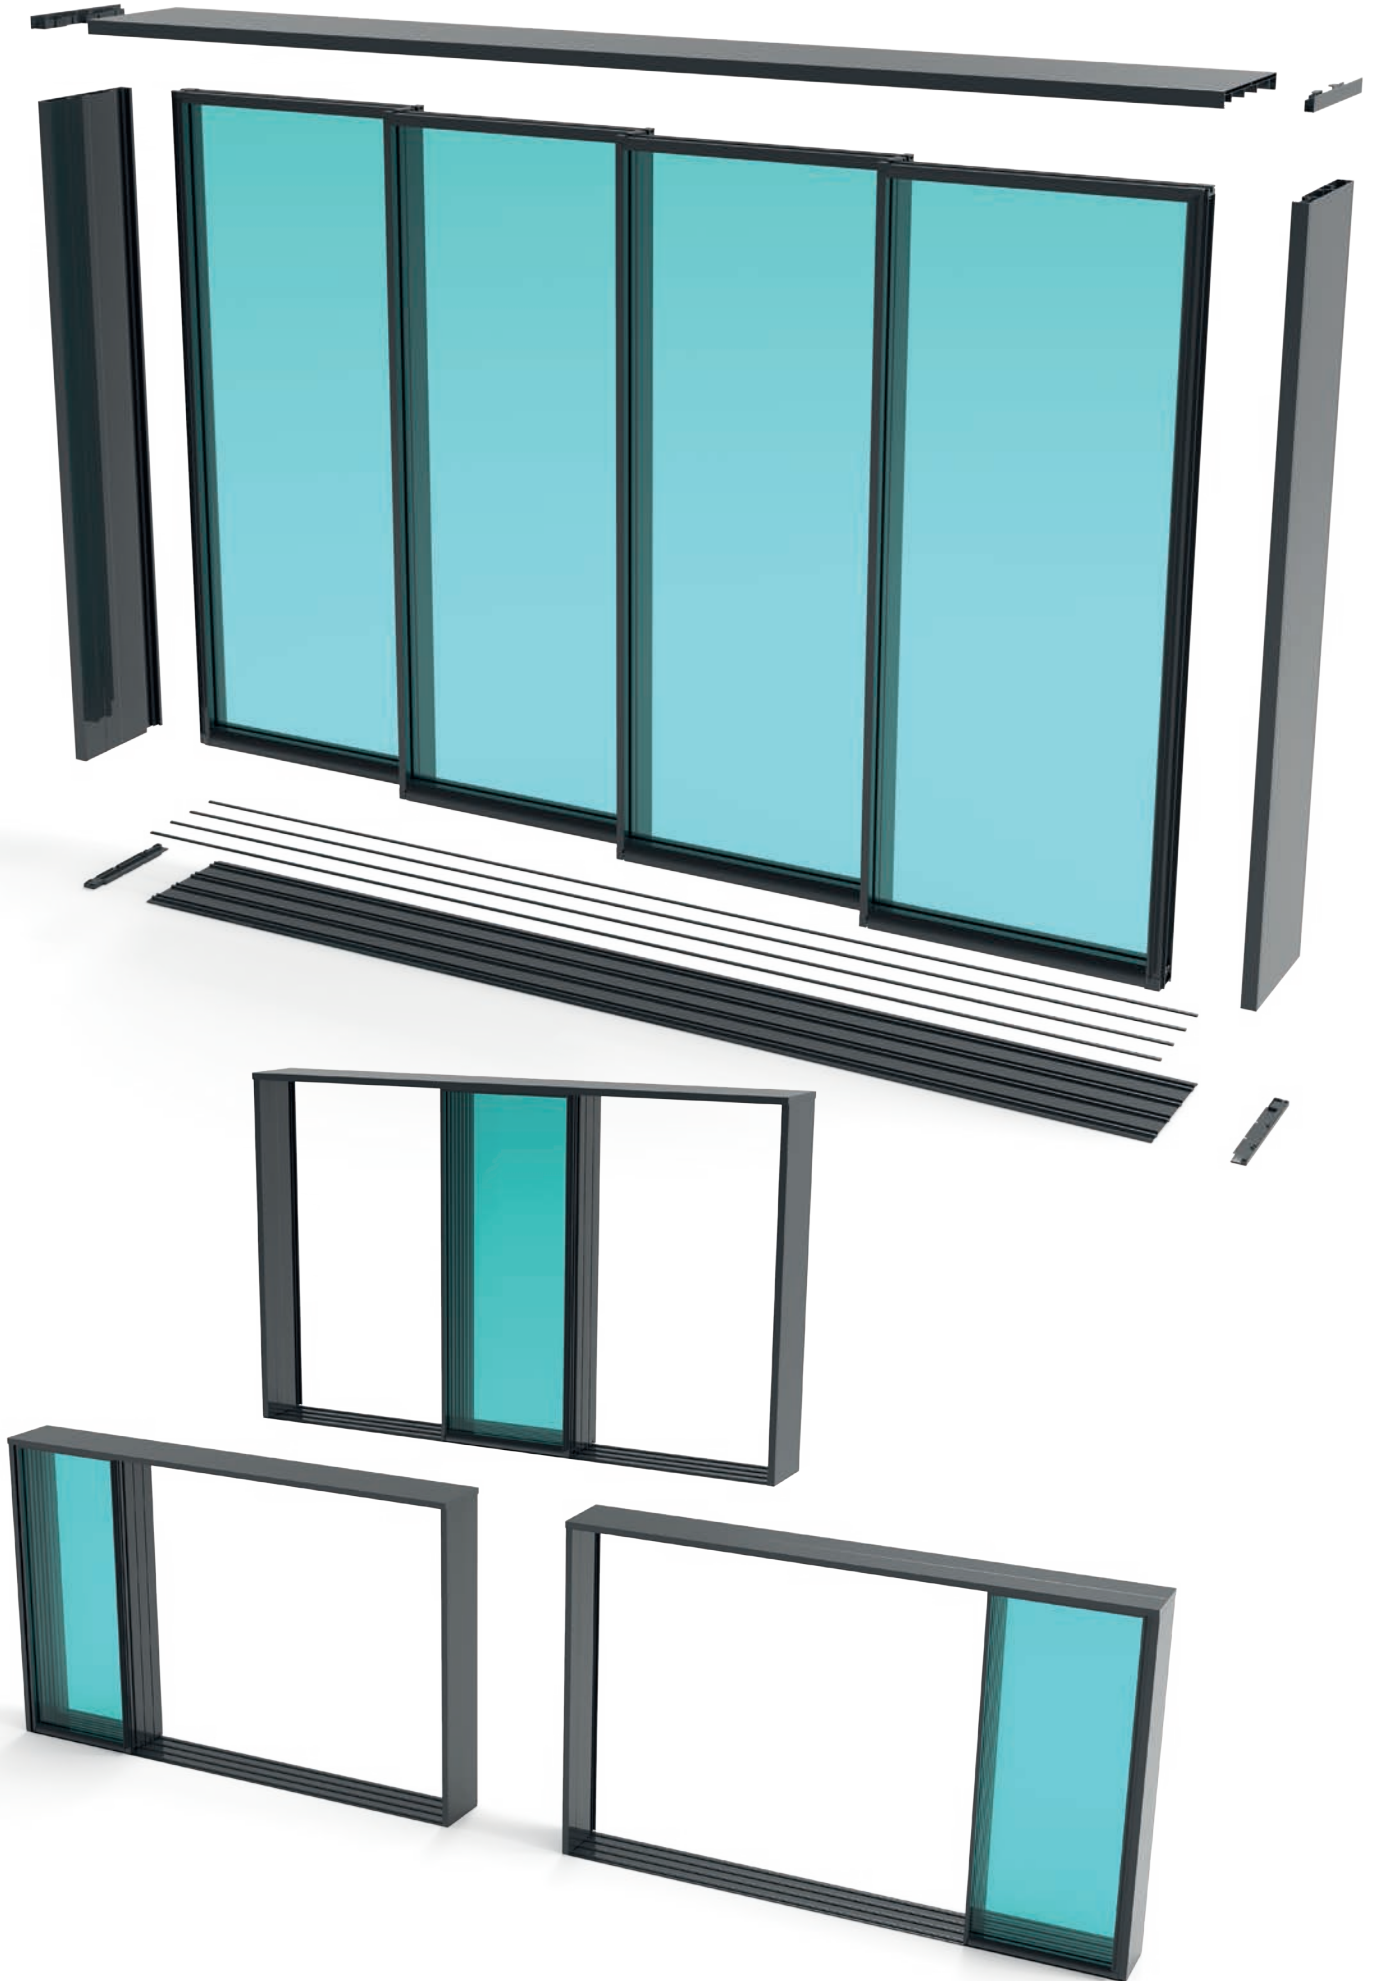

SÜRME CAM MONTAJ / SLIDING GLASS MONTAGE