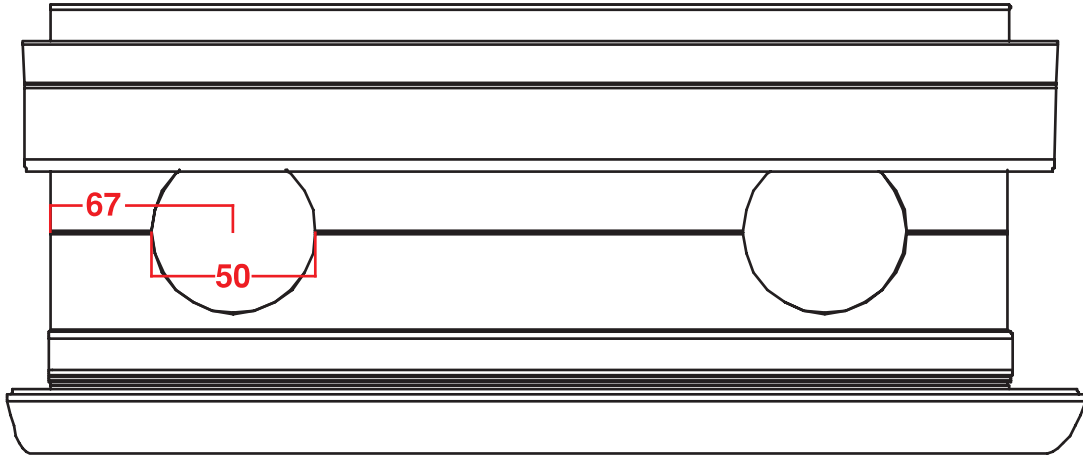

**EPDM Baskıcı Contası
Tayıcı Bini Fitili**
EPDM For Glass

50 mm Filtre
50 mm Filter

50 mm PVC Boru
50 mm PVC Pipe

50 mm PVC Dirsek
50 mm PVC Corner

Montaj Vidaları
Screw Set