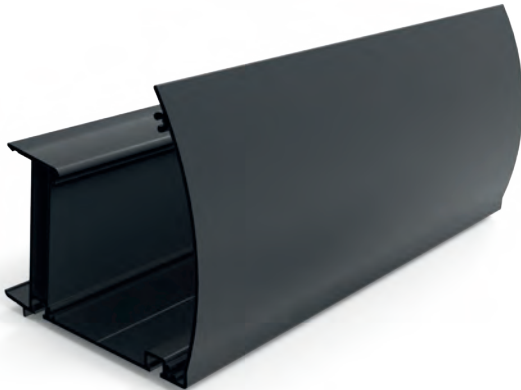

Su oluk Profili
Groove Profile

Profile Nr : 2012

Weight kg/m: 4,113