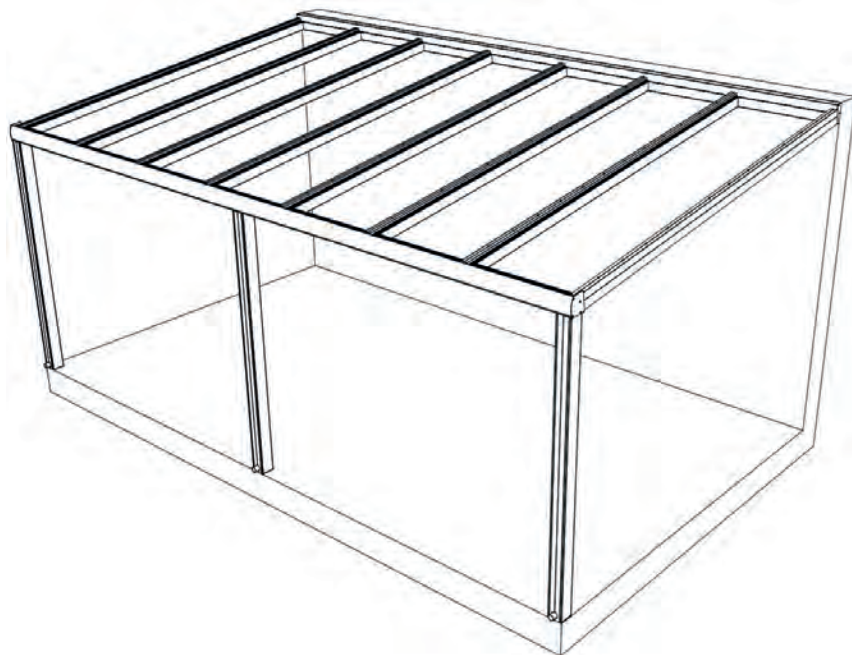

info@atialuminium.com

KIŞ BAHÇESİ SİSTEMİ
FOUR SEASONS WINTER GARDEN

<https://www.atialuminium.com>

Duvar Bağlantı Profili
Wall Connection Profile

Profile Nr : 2004

Weight kg/m: 2,555

Cam Tutucu Profili
Glass Holder Profile

Profile Nr : 2005

Weight kg/m: 3,230

Kapak Profili
Cover Profile

Profile Nr : 2007

Weight kg/m: 0,925

Kapak Profili (Sağ ve Sol)
Cover Profile (Left and Right)

Profile Nr : 2008

Weight kg/m: 1,060

Arka Askı Profil Kapak Sacı
Wall Collection Steel Part

Su Oluk Profil Kapak Sacı
Steel Part For Gutter

Cam Taşıyıcı Profil Kapak Sacı
Steel Part For Glass Holder Profile

KIŞ BAHÇESİ SİSTEMİ / FOUR SEASONS WINTER GARDEN