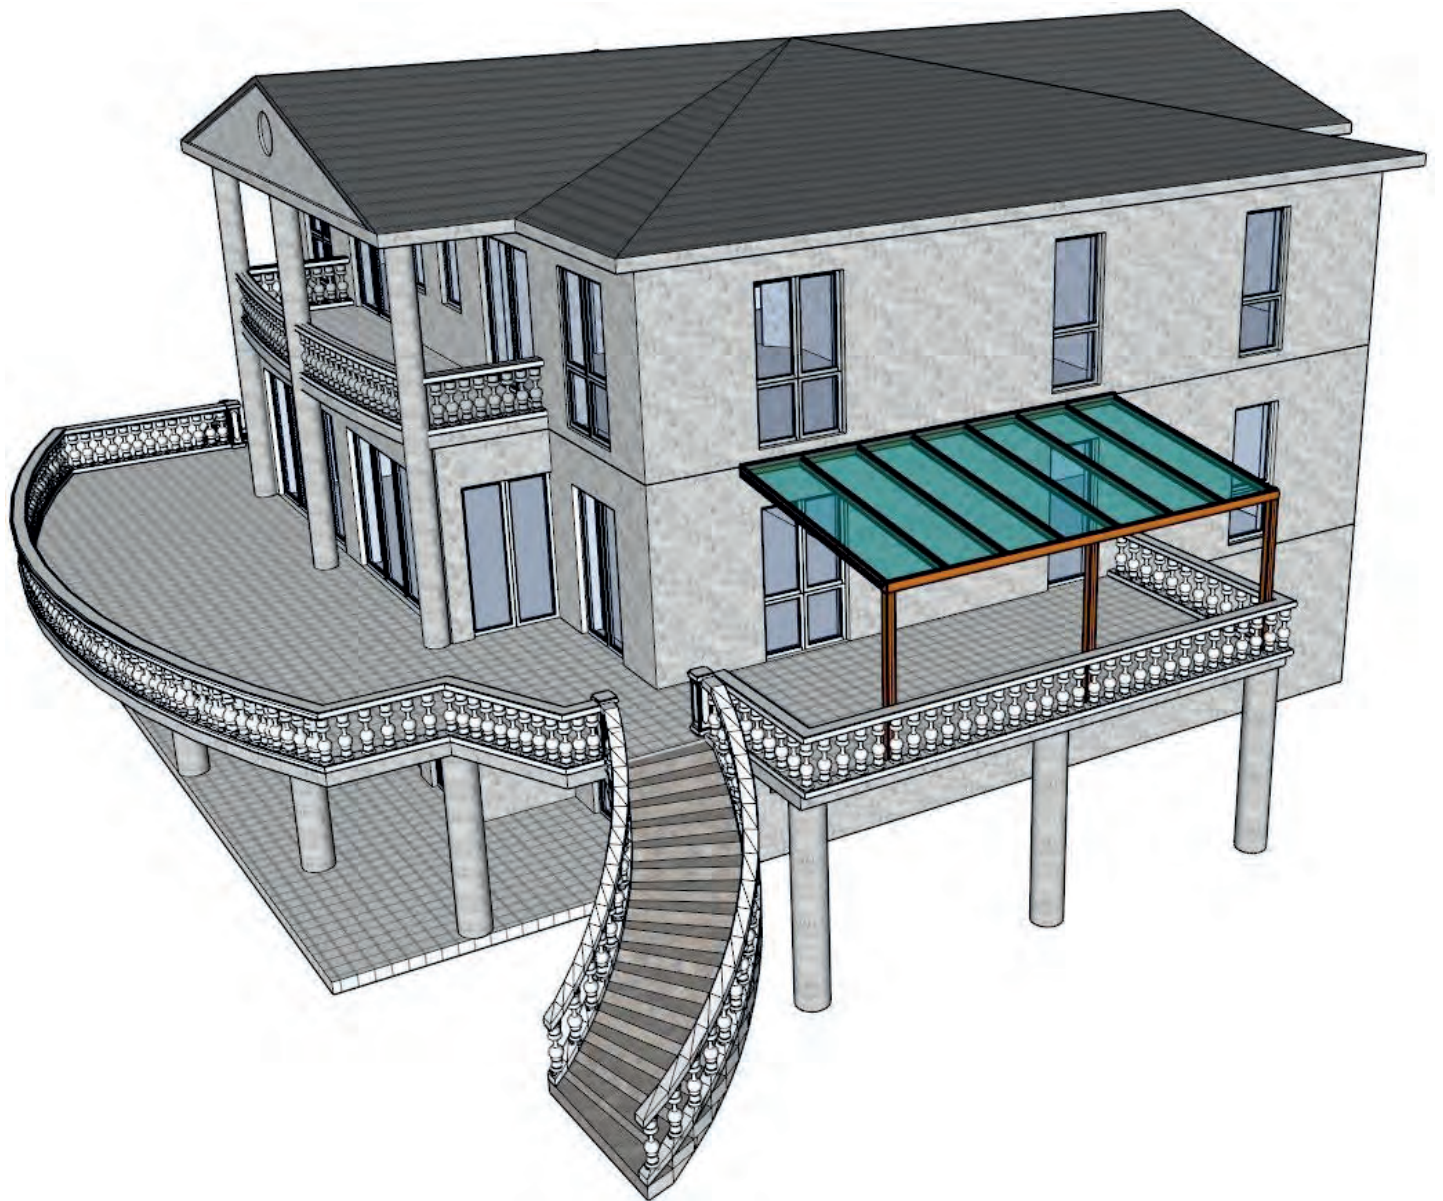

info@atialuminium.com

KIŞ BAHÇESİ SİSTEMİ
FOUR SEASONS WINTER GARDEN

<https://www.atialuminium.com>

Duvar Bağlantı Profili
Wall Connection Profile

Profile Nr : 2004

Weight kg/m: 2,555

Cam Tutucu Profili
Glass Holder Profile

Profile Nr : 2005

Weight kg/m: 3,230

Kapak Profili
Cover Profile

Profile Nr : 2007

Weight kg/m: 0,925

Kapak Profili (Sağ ve Sol)
Cover Profile (Left and Right)

Profile Nr : 2008

Weight kg/m: 1,060

Arka Askı Profil Kapak Sacı
Wall Collection Steel Part

Su Oluk Profil Kapak Sacı
Steel Part For Gutter

Cam Taşıyıcı Profil Kapak Sacı
Steel Part For Glass Holder Profile

KIŞ BAHÇESİ SİSTEMİ / FOUR SEASONS WINTER GARDEN