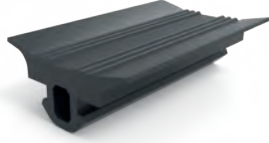

info@atialuminium.com

KIŞ BAHÇESİ SİSTEMİ
FOUR SEASONS WINTER GARDEN

<https://www.atialuminium.com>

Duvar Bağlantı Profili
Wall Connection Profile

Profile Nr : 2004

Weight kg/m: 2,555

Cam Tutucu Profili
Glass Holder Profile

Arka Askı Profil Kapak Sacı
Wall Collection Steel Part

Su Oluk Profil Kapak Sacı
Steel Part For Gutter

Cam Taşıyıcı Profil Kapak Sacı
Steel Part For Glass Holder Profile

KIŞ BAHÇESİ SİSTEMİ / FOUR SEASONS WINTER GARDEN