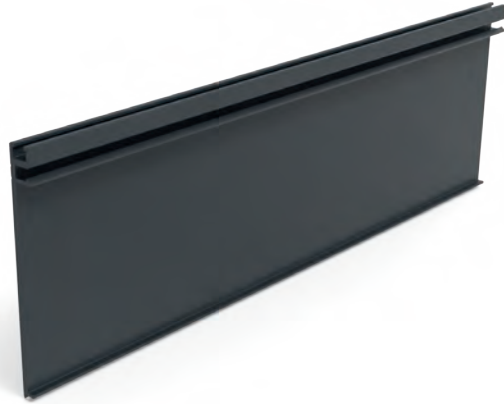

info@atialuminium.com

KIŞ BAHÇESİ SİSTEMİ
FOUR SEASONS WINTER GARDEN

<https://www.atialuminium.com>

Duvar Bağlantı Profili
Wall Connection Profile

Profile Nr : 2004

Weight kg/m: 2,555

Cam Tutucu Profili
Glass Holder Profile

Ayak Profili
Column Profile

Profile Nr : 2009

Weight kg/m: 3,050

Ayak Kapak Profili
Column Cover Profile

Profile Nr : 2010

Weight kg/m: 1,025

Kapak Çıta Profili
*Cover Profile For Groove and
Wall Connection Profile*

Arka Askı Profil Kapak Sacı
Wall Collection Steel Part

Su Oluk Profil Kapak Sacı
Steel Part For Gutter

Cam Taşıyıcı Profil Kapak Sacı
Steel Part For Glass Holder Profile

KIŞ BAHÇESİ SİSTEMİ / FOUR SEASONS WINTER GARDEN